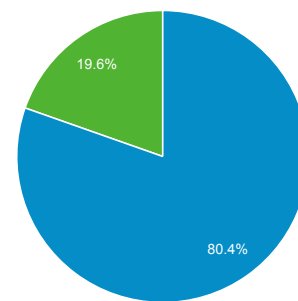

Users

45

New Users

41

Sessions

63

Number of Sessions per User

1.40

Pageviews

292

Pages / Session

4.63

Avg. Session Duration

00:03:50

Bounce Rate

33.33%

New Visitor Returning Visitor